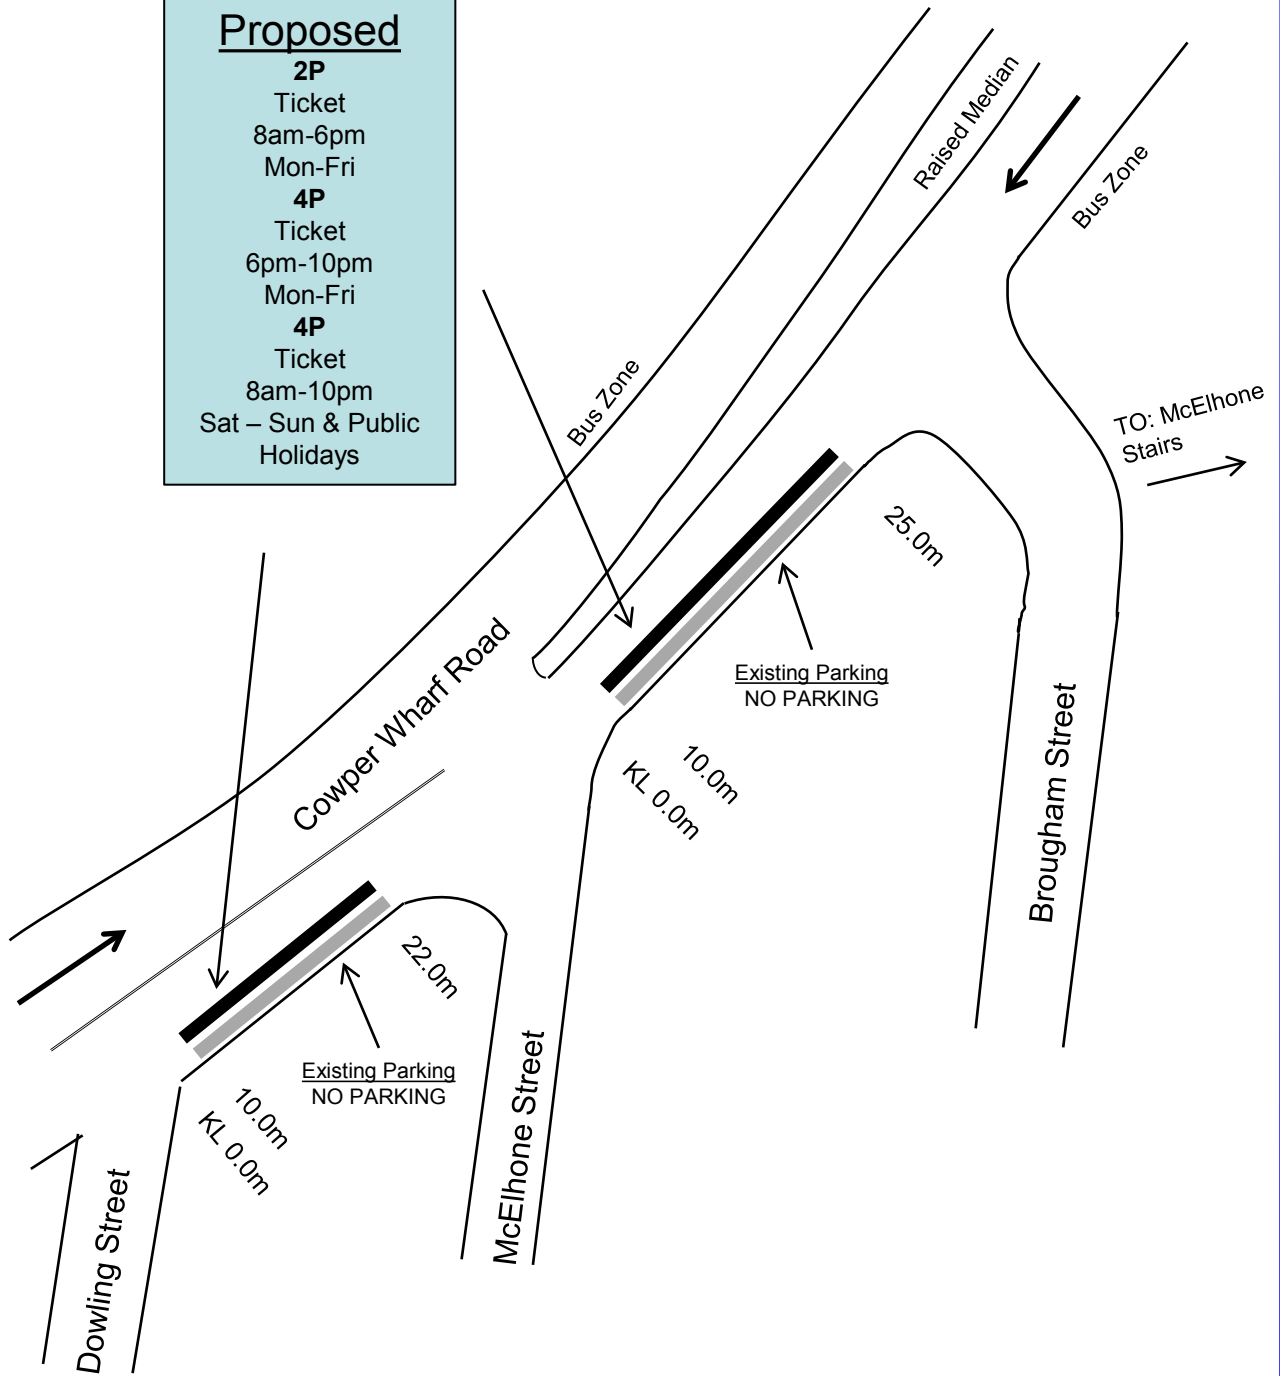

- (A) Between the points 10 metres and 22 metres (2 car spaces) east of Dowling Street and,
- (B) Between the points 10 metres and 25 metres (2 car spaces) east of McElhone Street.

**DECISION**

**BACKGROUND**

The City East Pedestrian Cycling Traffic Calming Study adopted by Council, identified the potential for additional parking on Cowper Wharf Road which can narrow the road and calm traffic.

**COMMENTS**

The kerb space on the southern side of Cowper Wharf Road, Woolloomooloo between Dowling Street and Brougham Street is currently signposted as “No Parking”.

The proposed Ticket Parking will operate as timed parking “2P Ticket 8am-6pm Mon-Fri, 4P Ticket 6pm-10pm Mon-Fri, 4P Ticket 8am-10pm Sat-Sun and Public Holidays”.

Ticket parking is proposed to align with other restrictions in the immediate area and improve compliance for all road users.

**ATTACHMENTS**

Parking – Ticket – Cowper Wharf Road Woolloomooloo

John Gill, Engineering Traffic Officer

**Proposed**

**2P**  
 Ticket  
 8am-6pm  
 Mon-Fri

**4P**  
 Ticket  
 6pm-10pm  
 Mon-Fri

**4P**  
 Ticket  
 8am-10pm  
 Sat – Sun & Public  
 Holidays